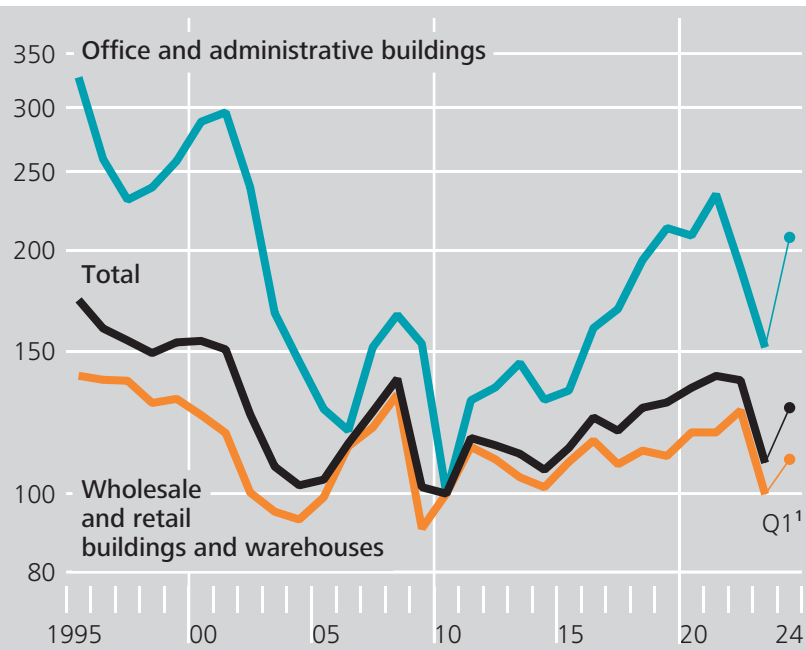

# Building permits for commercial real estate in Germany by type of property\*

2010 = 100, log scale

Source: Federal Statistical Office. \* Floor space of new buildings and existing buildings undergoing construction work. **1** Seasonally and calendar adjusted.