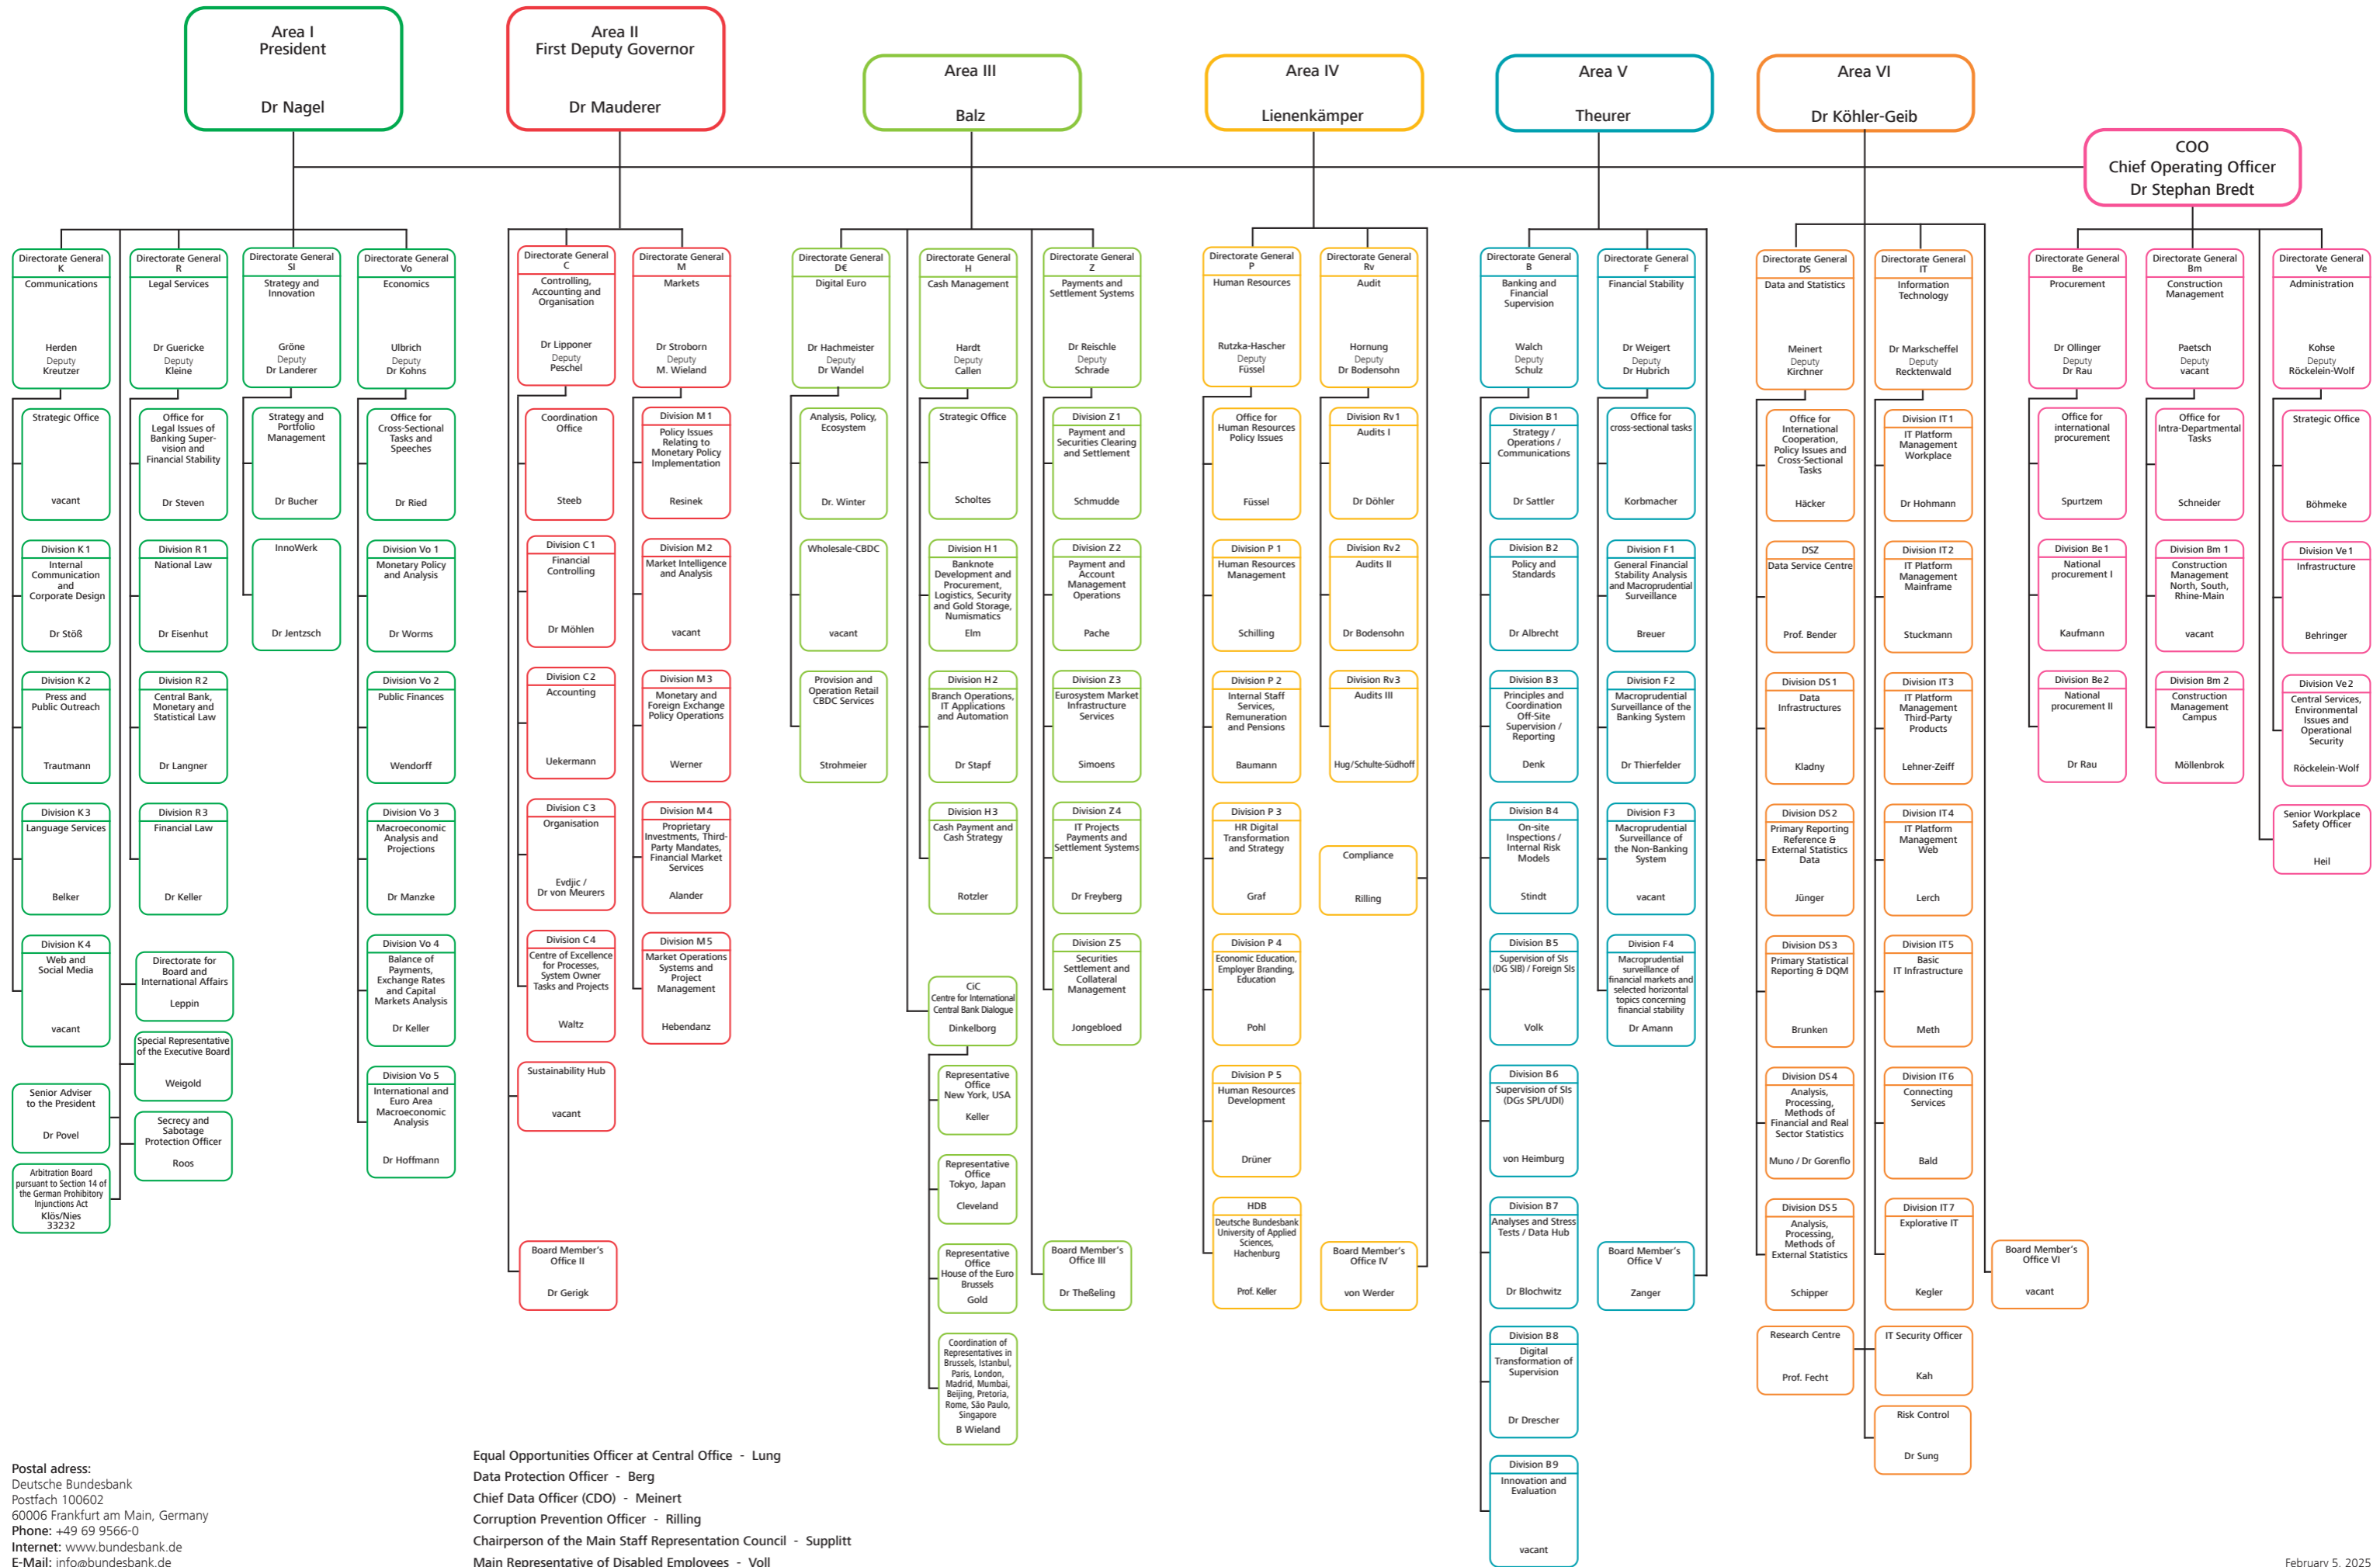

Central Office of the Deutsche Bundesbank – Organisation Chart

Postal address:
Deutsche Bundesbank
Postfach 100602
60006 Frankfurt am Main, Germany
Phone: +49 69 9566-0
Internet: www.bundesbank.de
E-Mail: info@bundesbank.de

Equal Opportunities Officer at Central Office - Lung
Data Protection Officer - Berg
Chief Data Officer (CDO) - Meinert
Corruption Prevention Officer - Rilling
Chairperson of the Main Staff Representation Council - Supplitt
Main Representative of Disabled Employees - Voll