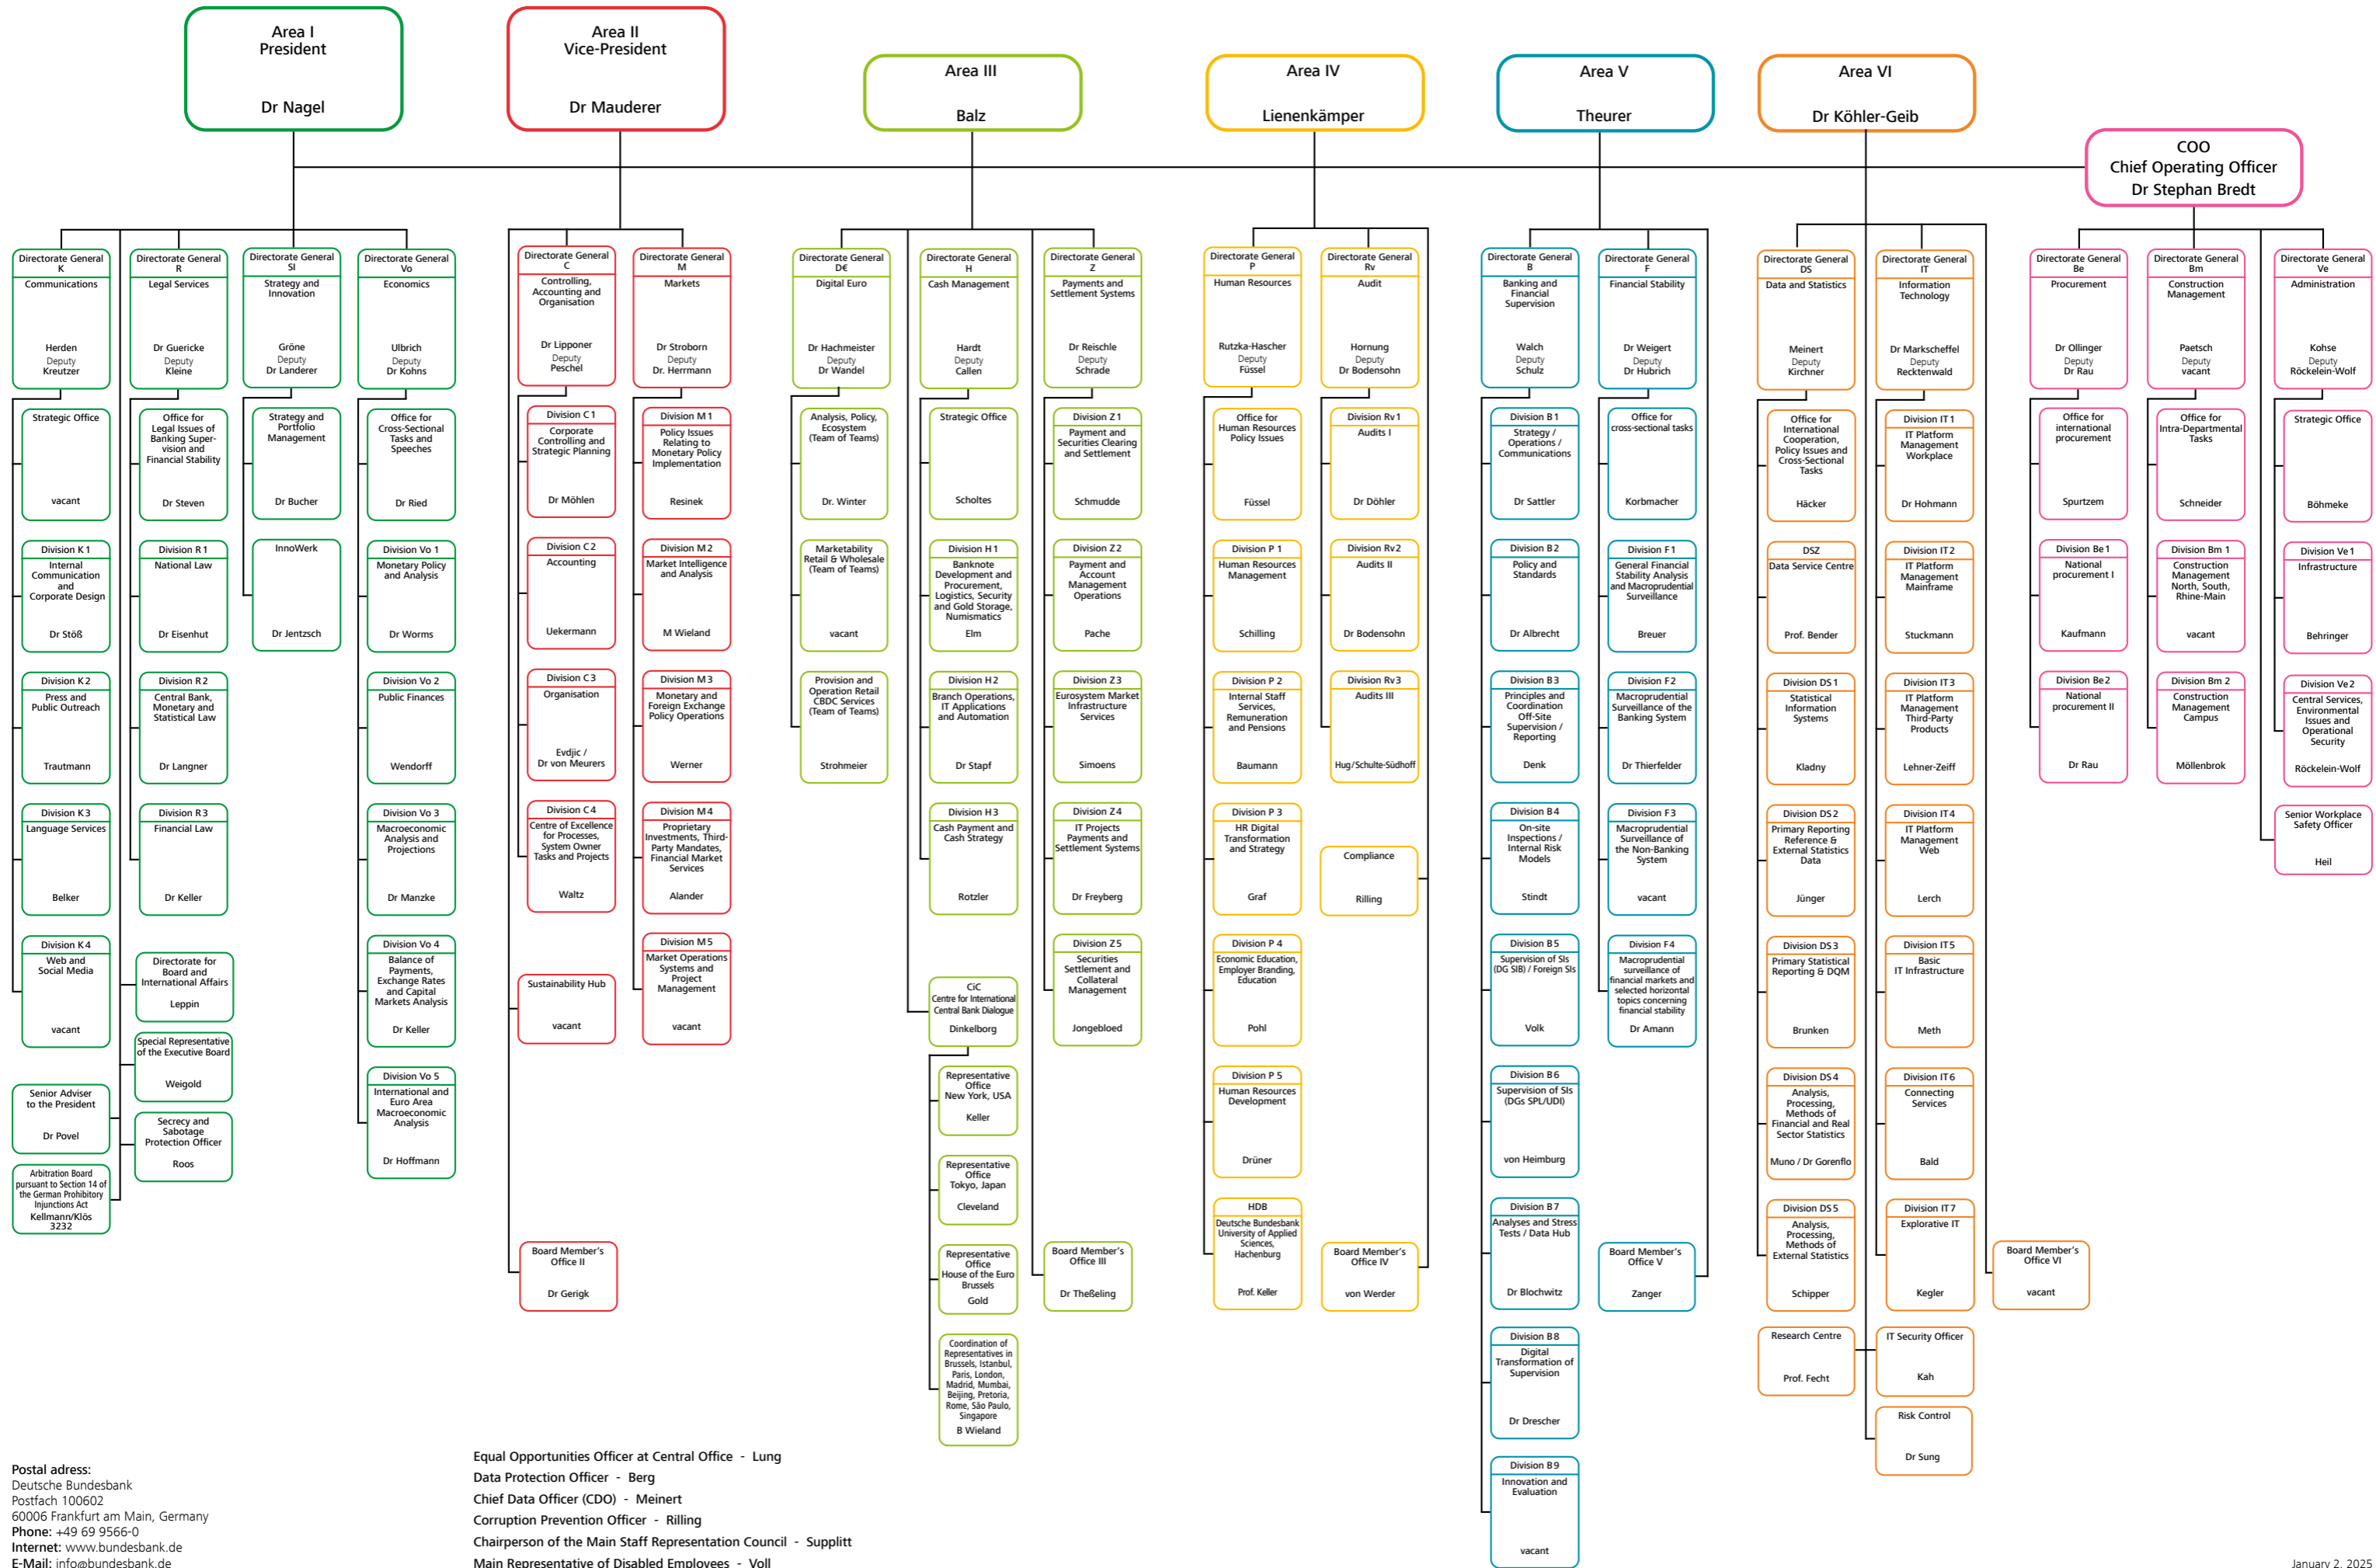

Central Office of the Deutsche Bundesbank – Organisation Chart

Postal address:
Deutsche Bundesbank
Postfach 100602
60006 Frankfurt am Main, Germany
Phone: +49 69 9566-0
Internet: www.bundesbank.de
E-Mail: info@bundesbank.de

Equal Opportunities Officer at Central Office - Lung
Data Protection Officer - Berg
Chief Data Officer (CDO) - Meinert
Corruption Prevention Officer - Rilling
Chairperson of the Main Staff Representation Council - Supplitt
Main Representative of Disabled Employees - Voll