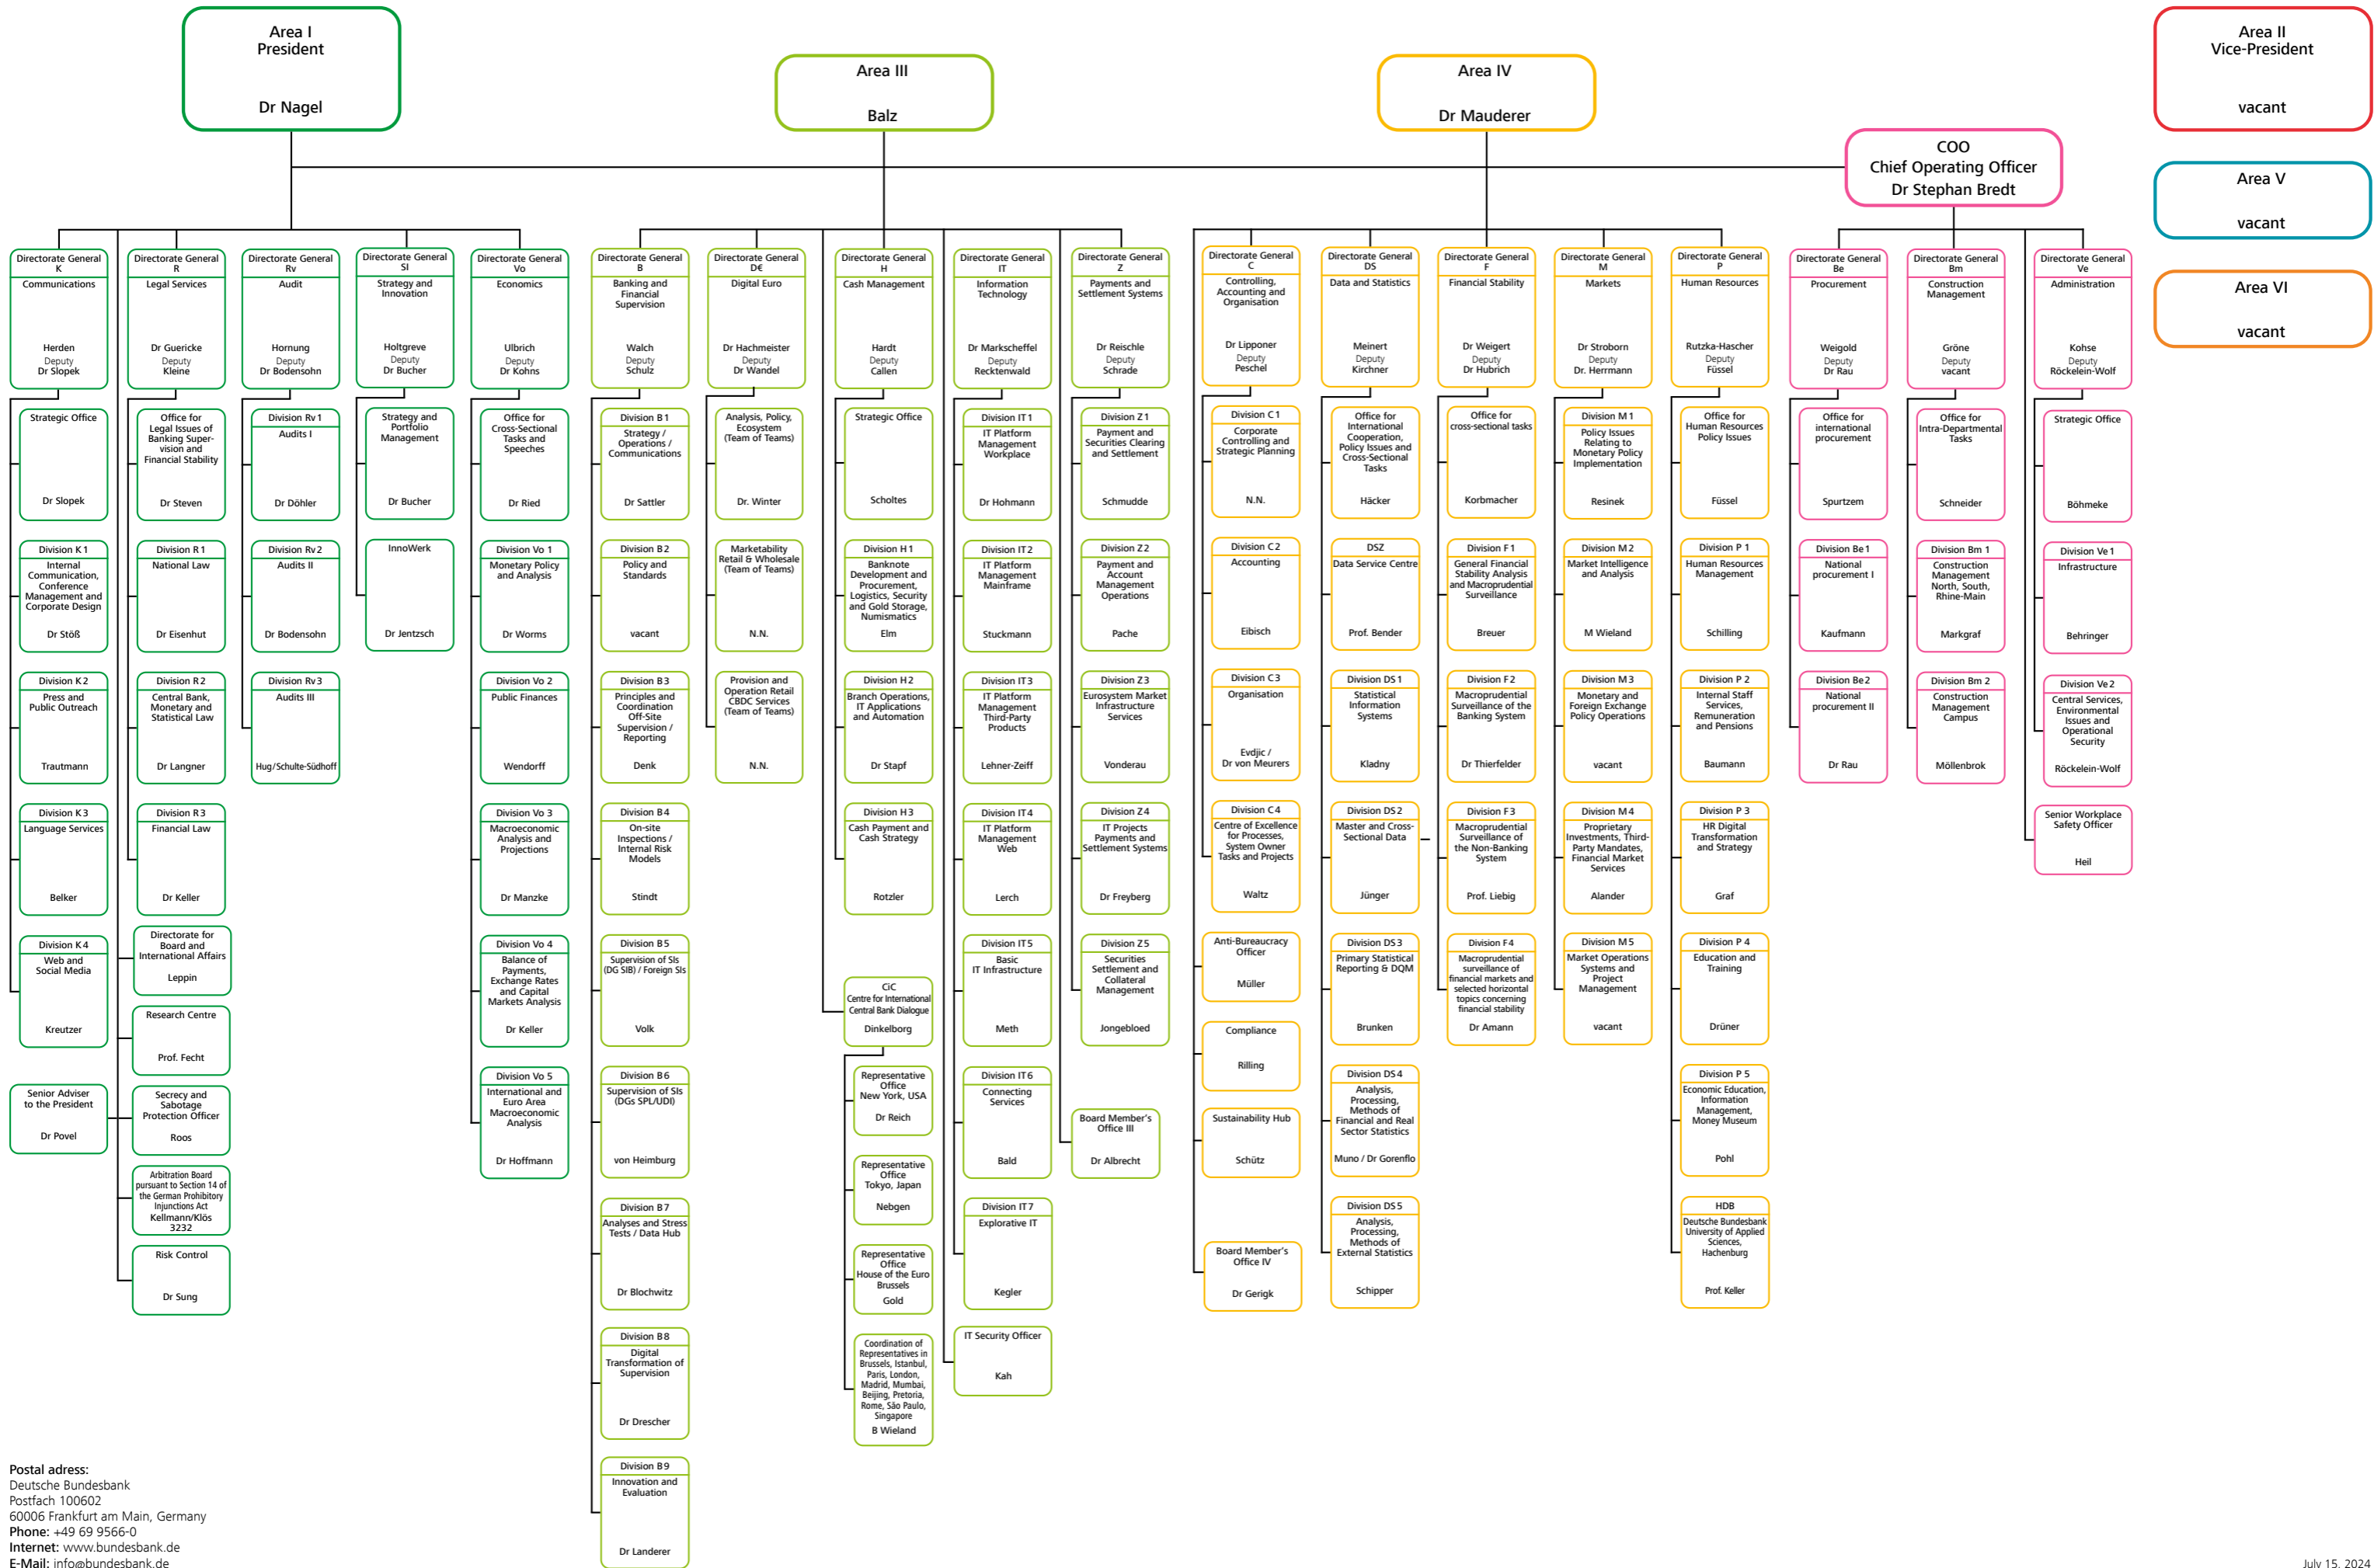

Organisation Chart Central Office

July 15, 2024

Members of the Executive Board

Dr Joachim Nagel
President of the Deutsche Bundesbank

Burkhard Balz

Dr Sabine Mauderer

Central Office of the Deutsche Bundesbank – Organisation Chart