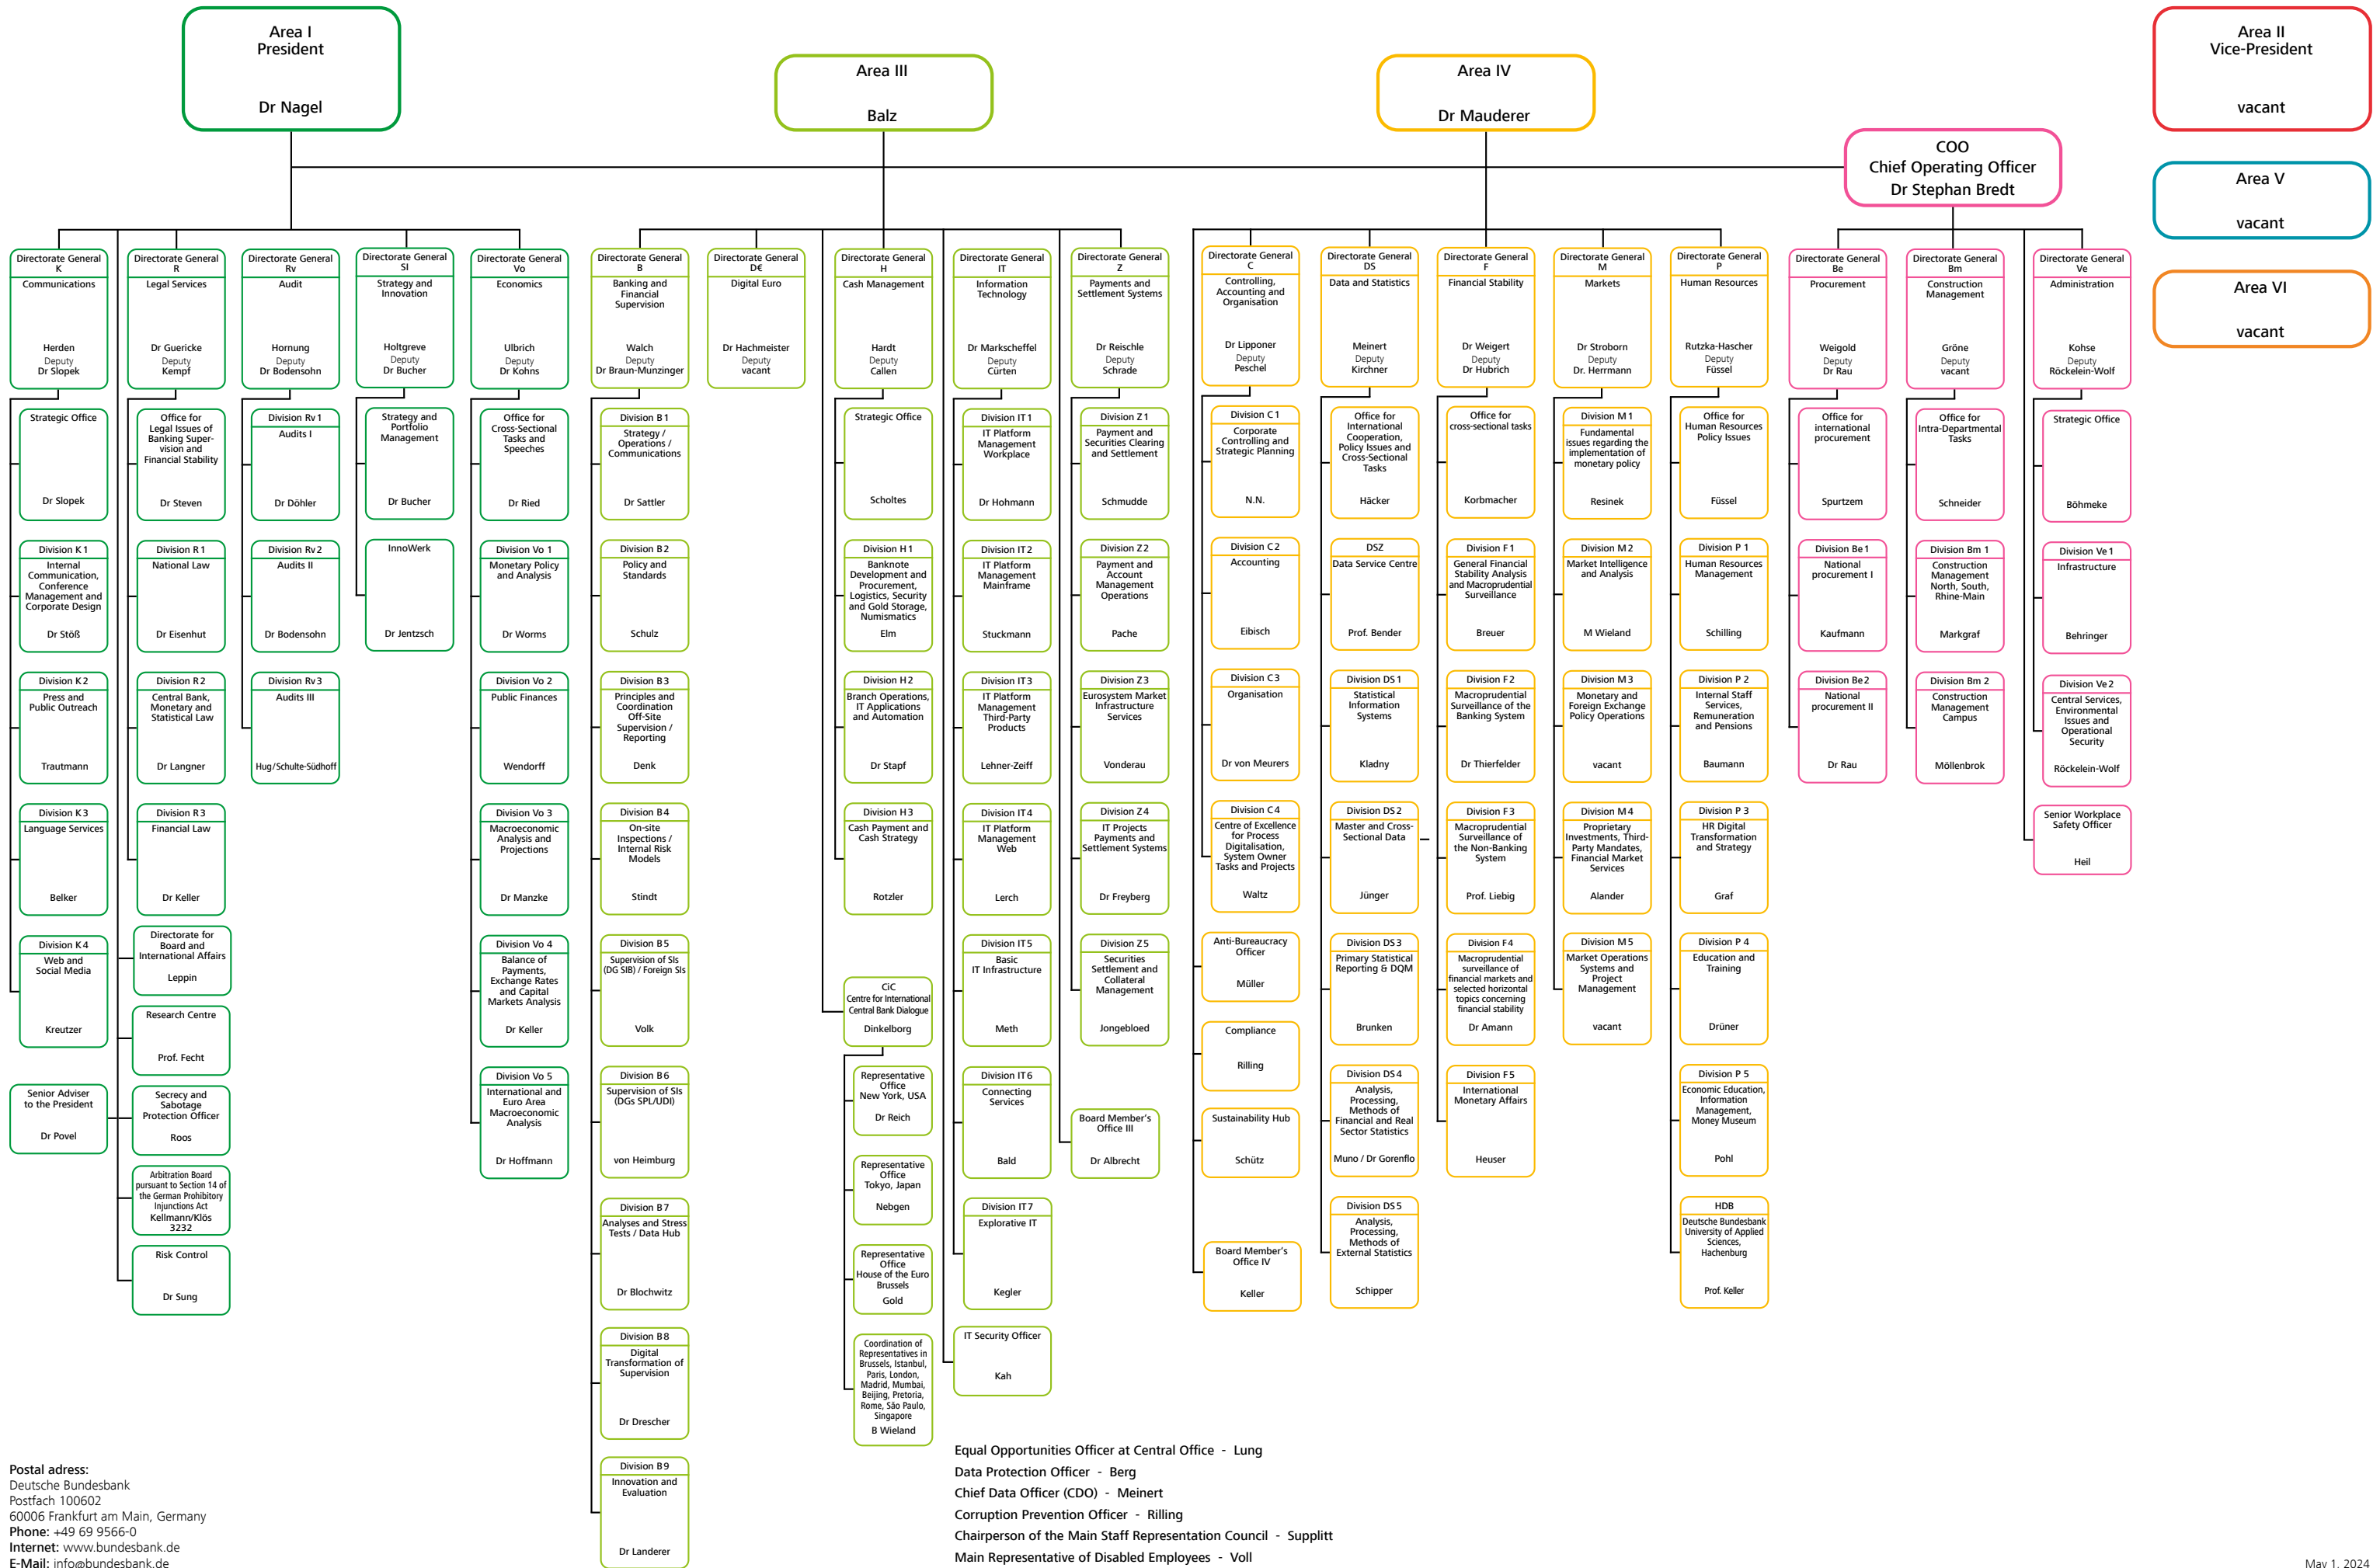

Organisation Chart Central Office

May 1, 2024

Members of the Executive Board

Dr Joachim Nagel
President of the Deutsche Bundesbank

Burkhard Balz

Dr Sabine Mauderer

Central Office of the Deutsche Bundesbank – Organisation Chart